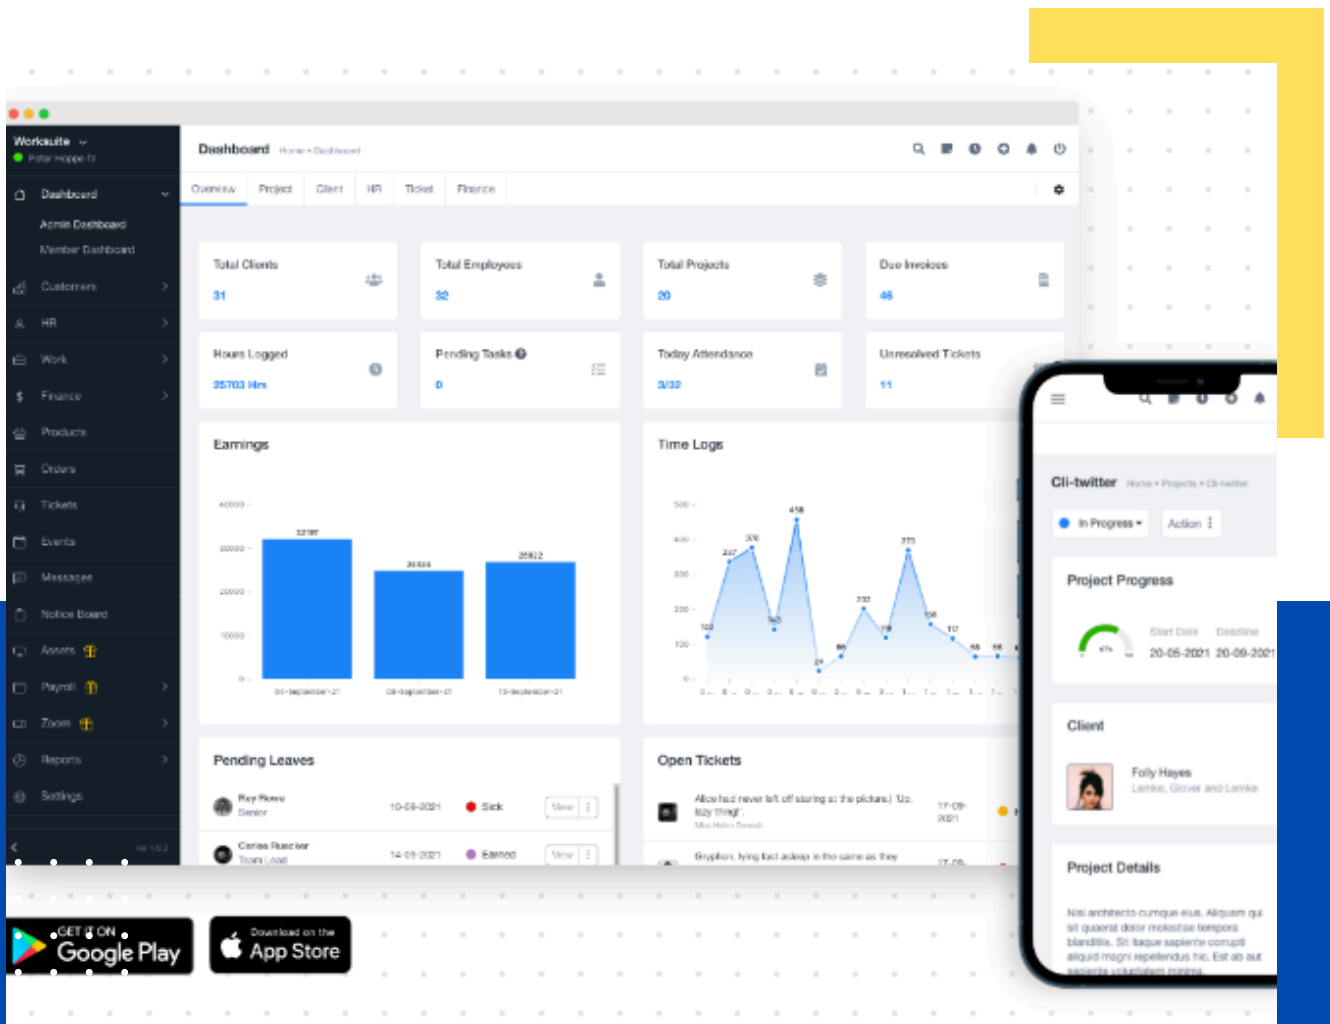

## About Us

At Timwise Solutions, we simplify business operations to help you unlock growth and achieve success. Designed for small businesses, SMEs, and large enterprises, WiseERP streamlines processes like Project management, inventory management, financial reporting, and CRM, enabling you to focus on your goals. Join a community committed to excellence and let us transform your challenges into opportunities for sustainable growth.

# WHY CHOOSE WISE ERP

**01. Simplify Operations:** Streamline your daily tasks, reduce manual work, and focus on growing your business.

**02. Make Informed Decisions:** Gain real-time insights and analytics to guide your strategies and ensure better outcomes.

**03. Customize Your Experience:** Tailor WiseERP to fit the unique needs of your industry and business size.

**04. Scale with Confidence:** Whether you're a small business or a growing SME, WiseERP adapts as your business evolves.

# CORE FEATURES

Key features include Inventory Management to track stock effortlessly, Financial Reporting for real-time insights, and Customer Relationship Management (CRM) to enhance customer satisfaction. Additionally, Employee Management streamlines HR processes, while Sales and Purchase Automation saves time and reduces errors. With these features, WiseERP ensures your business runs efficiently and stays ahead of the competition.