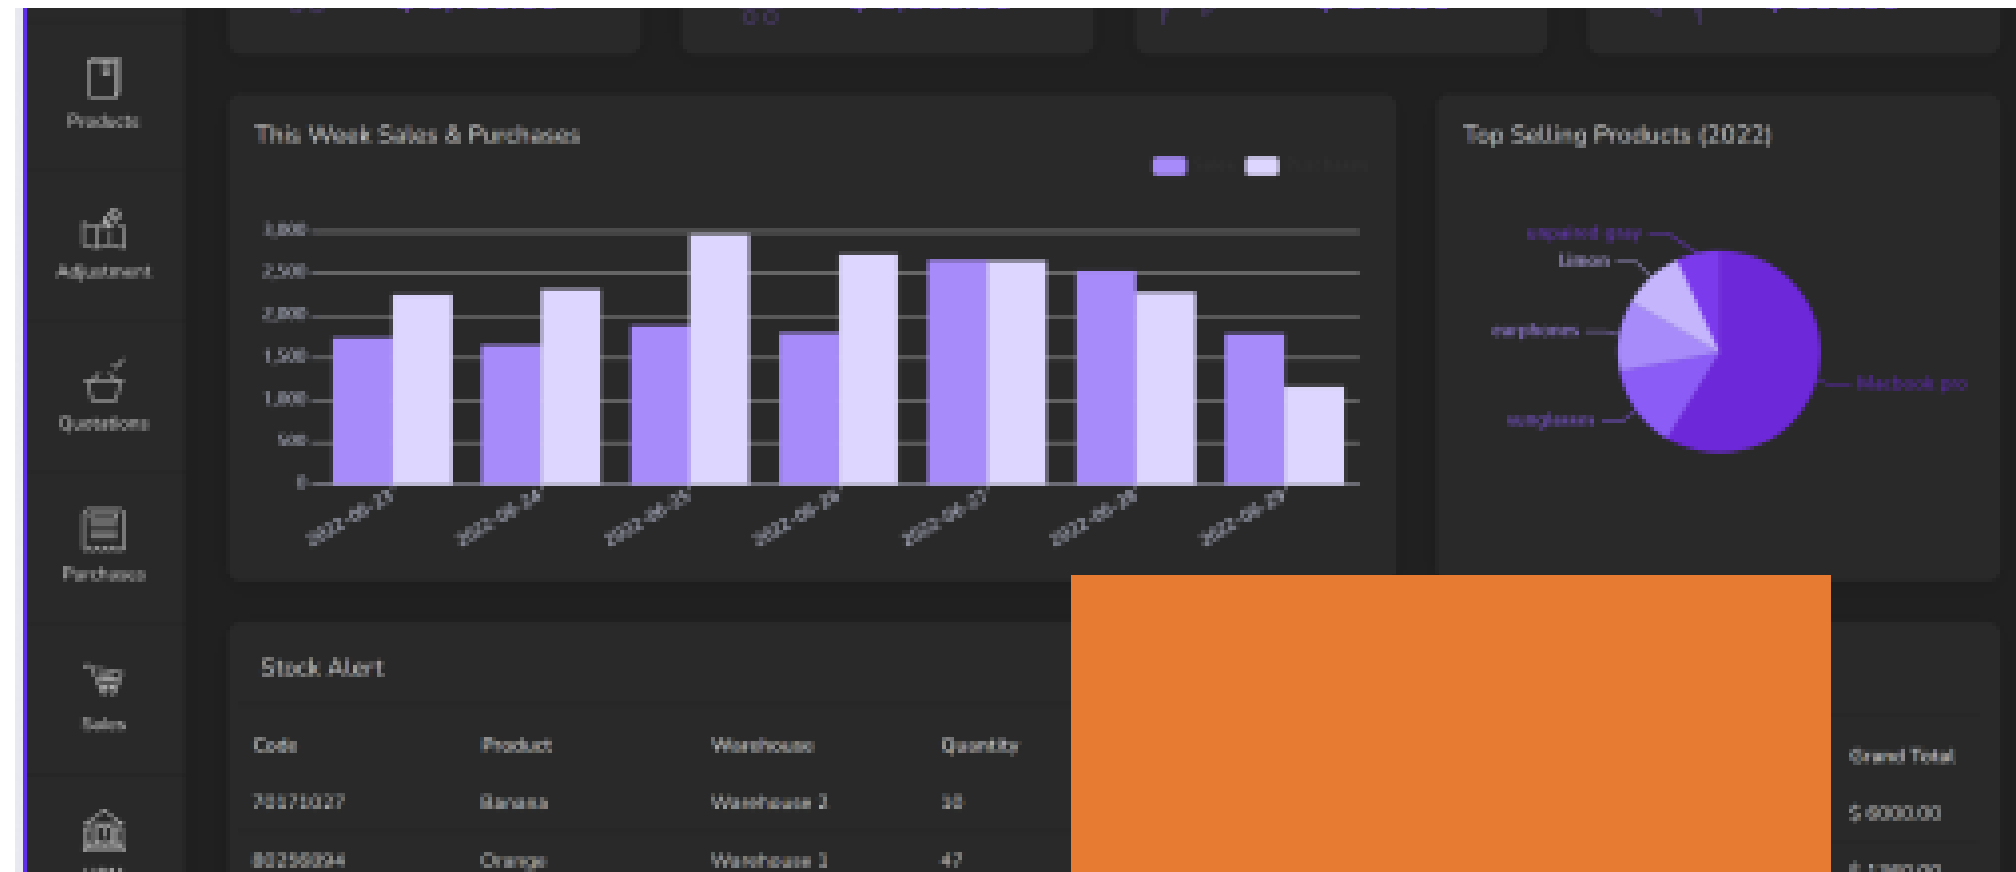

Purchase
\$ 300.00

Top Selling Products (2022)

Top Selling Products (June)

Product	Quantity
Macbook pro	4.00 pc
sunglasses	40.00 pc
earphones	14.00 pc

About Us

About Us

WisePOS is a smart, flexible, and reliable point-of-sale solution designed to streamline your retail operations. Whether you're running a small shop or a growing retail business, WisePOS is here to simplify your sales processes, improve customer satisfaction, and boost your bottom line.

WisePOS helps you manage everything from inventory to sales with just a few clicks. Ready to enhance your retail business? Let's get started!

Why WisePOS

Why Choose WisePOS

01

Streamline Sales Operations

02

Real-Time Inventory Management

03

User-Friendly Interface

04

Comprehensive Reporting

05

Secure and Reliable

Features