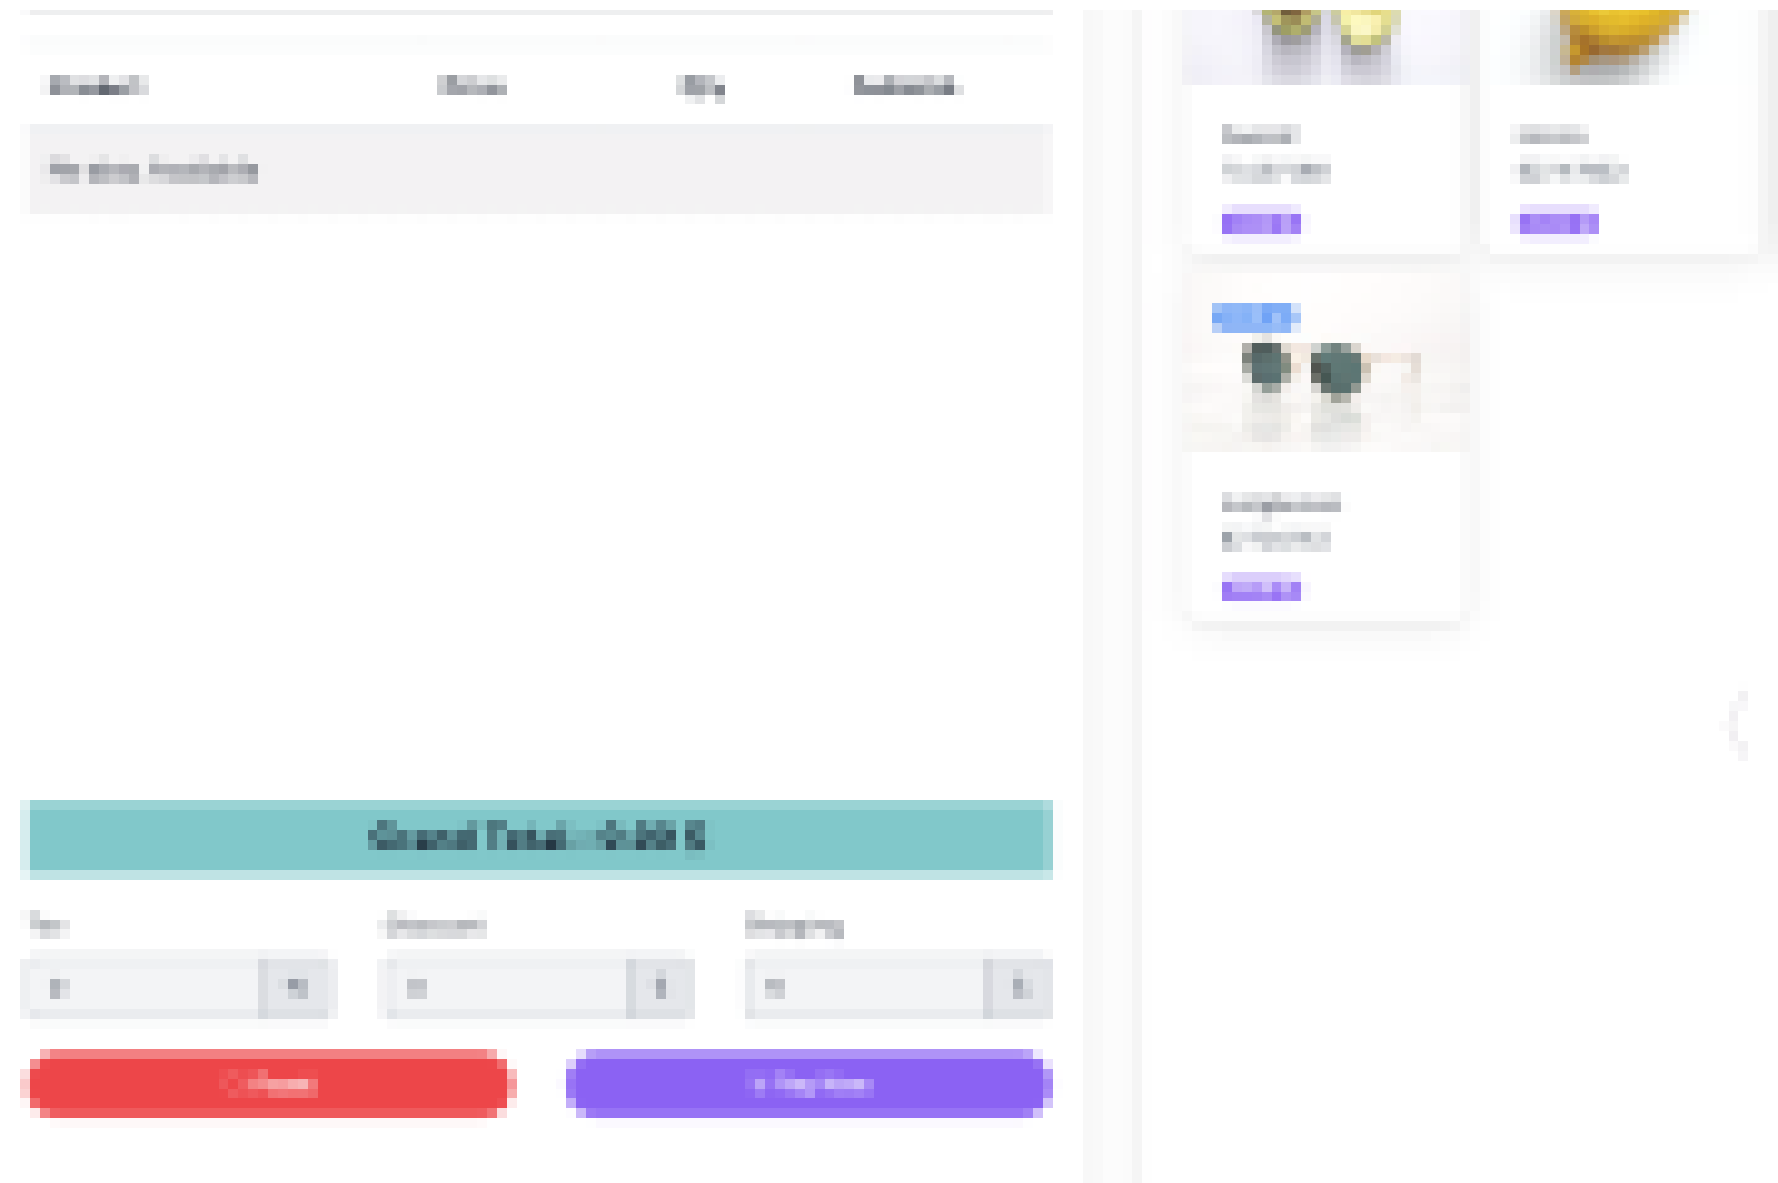

Why WisePOS

Why Choose WisePOS

01

Streamline Sales Operations

02

Real-Time Inventory Management

03

User-Friendly Interface

04

Comprehensive Reporting

05

Secure and Reliable